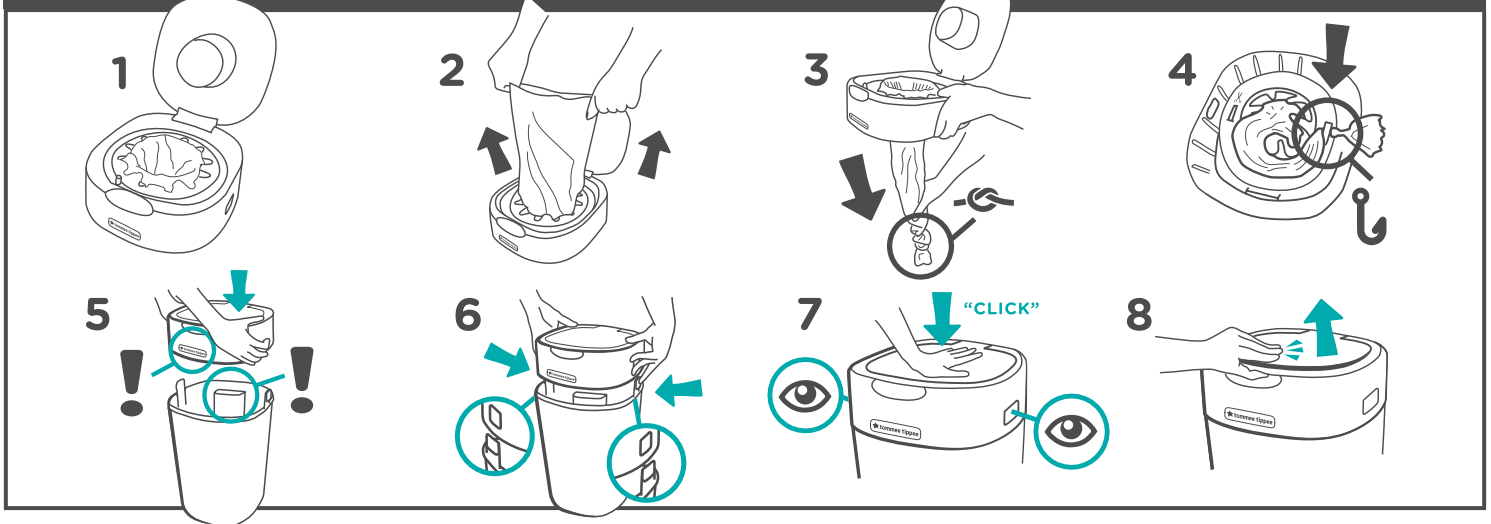

twist & click

ADVANCED nappy disposal system

Lid fitting instructions

Instructions for use